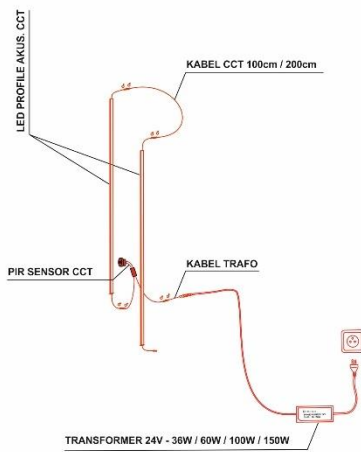

LED PROFILE AKUS TW CCT 2200-5000K + PIR SENSOR TW CCT

DIRECT SIGNS