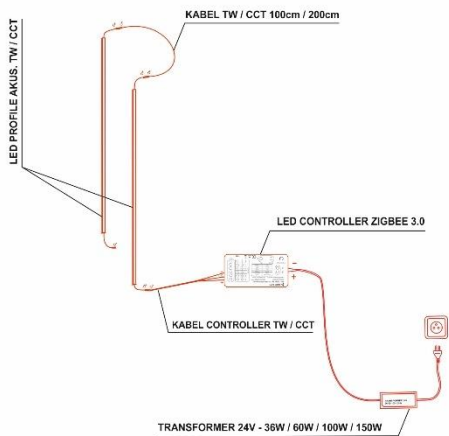

LED PROFILE AKUS TW CCT 2200-5000K + ZIGBEE CONTROLLER

DIRECT SIGNS