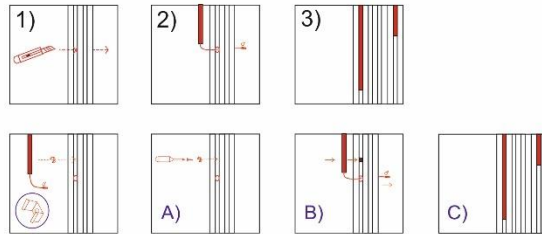

LED PROFILE AKUS TW CCT 2200-5000K + WIFI TUYA CONTROLLER

DIRECT SIGNS