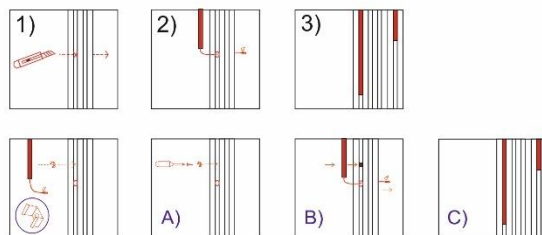

LED PROFILE AKUS TW CCT 2200-5000K + ZIGBEE CONTROLLER

DIRECT SIGNS