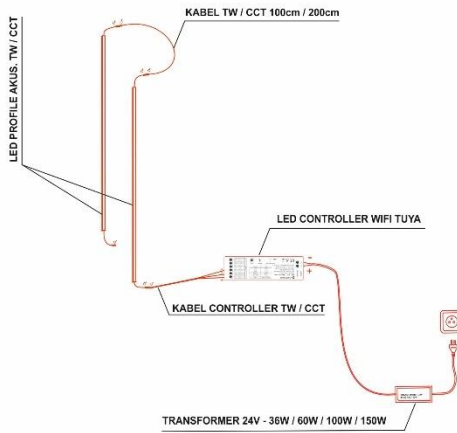

LED PROFILE AKUS TW CCT 2200-5000K + WIFI TUYA CONTROLLER

DIRECT SIGNS