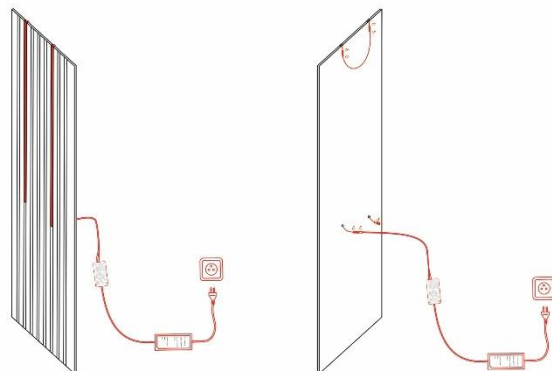

LED PROFILE AKUS TW CCT 2200-5000K + ZIGBEE CONTROLLER

DIRECT SIGNS